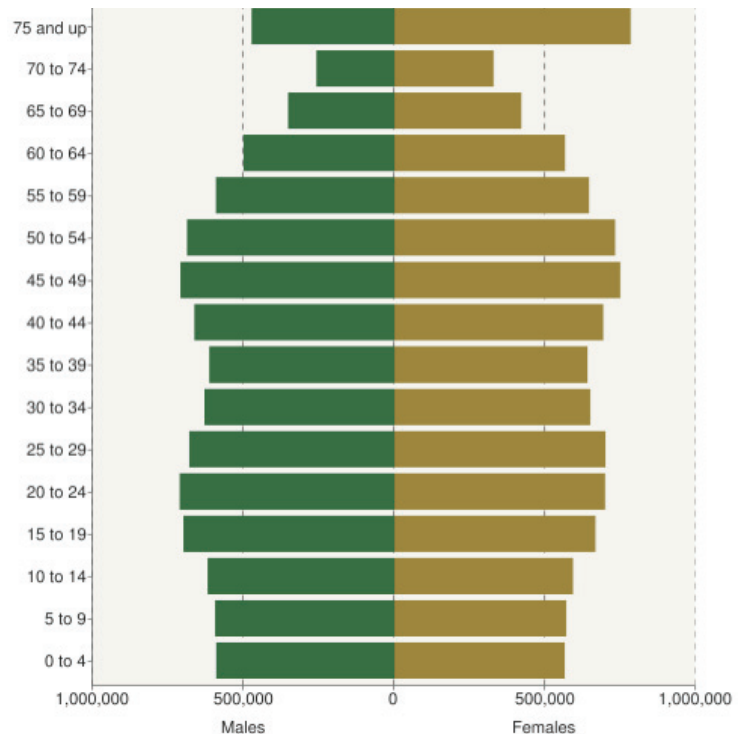

Demographic Quick Facts:

- Population of Clinton County: 82,128
  (2010 Census)
- Population of New York State: 19,378,102
  (2010 Census)
- Per Capita Money Income in Past 12 Months
  (2009 dollars): $22,804
  (2005-2009 ACS)
- Median Household Income: $45,740
  (2009 ACS)

Geographic Quick Facts:

- Land Area (square miles): 1,307.85
- Persons/Square Mile: 79.1
- FIPS Code: 019
- Micropolitan Statistical Area: Plattsburgh, New York

Source: 2010 Census

Households:

Housing Units, 2010 Census	35,888
Owner Occupied Units, 2010 Census	31,582
Persons Below Poverty Level, 2009 Estimate	14.1%

Source: <http://quickfacts.census.gov> and Census Hot Reports

Population:

Population, 2010 Census	82,128
Population, 2000 Census	79,894
Population, percent change, 2000 to 2010	2.8%
Persons under 5 years old	5.0%
Persons under 18 years old	19.3%
Persons 18-24 years old	13.5%
Persons 25-64 years old	53.8%
Persons 65+ years old	13.3%

Source: 2010 Census

Age Distribution from Census 2010 - New York State

Source: Cornell University – Program on Applied Demographics